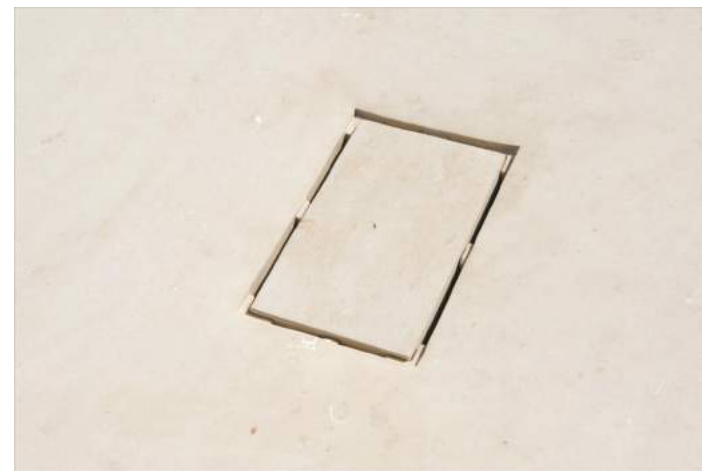

cod. P31

Piatto doccia a filo pavimento realizzato in pietra lavorata al robot e rifinito a mano.
Shower tray underfloor made in Limestone robot manufacturing handmade finishing.

Materiali / Materials

Pietra / Limestone

Bianca / White

Beige / Yellow

Grigia / Gray

Dimensioni / Dimensions

L 120 cm - H 8 cm - W 80 cm

realizzato su misura / custom made