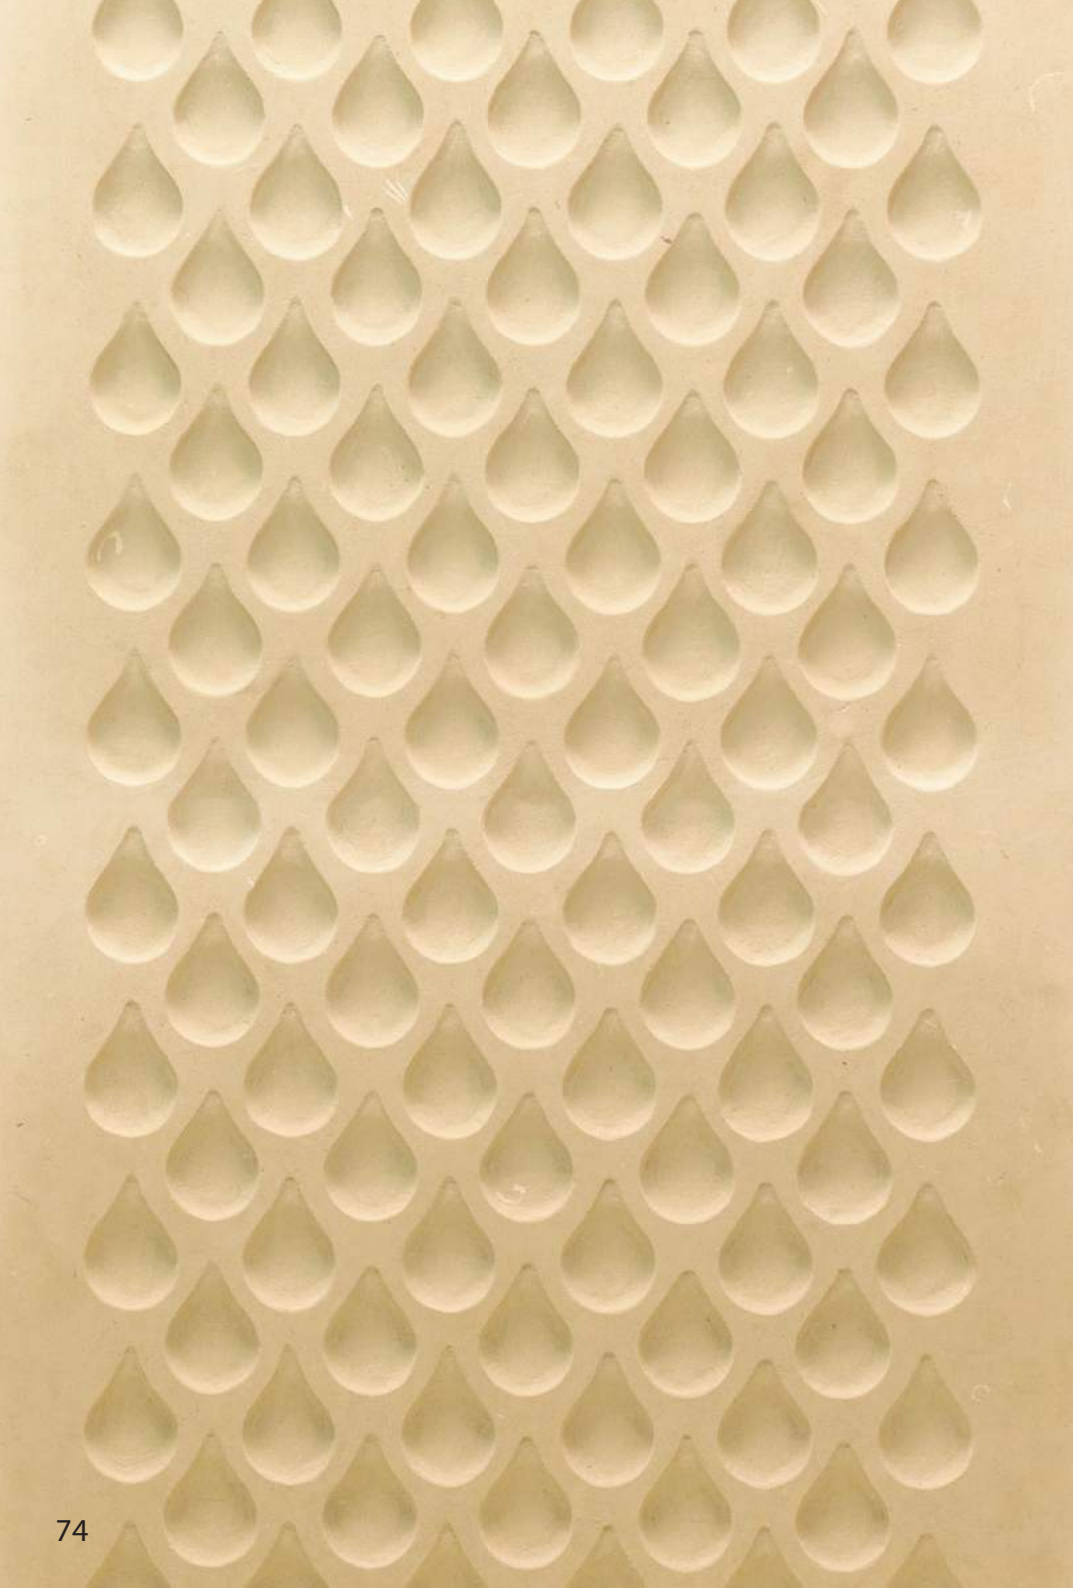

Goccia - design by Luca Scacchetti

Rivestimento realizzato in pietra lavorata al robot e rifinito a mano.
Covering made in Limestone robot manufacturing handmade finishing.

Materiali / Materials

Pietra / Limestone

Dimensioni / Dimensions

L 60 cm - H 60 cm - W 3 cm

Bianca / White

Beige / Yellow

Grigia / Gray

60

60

3