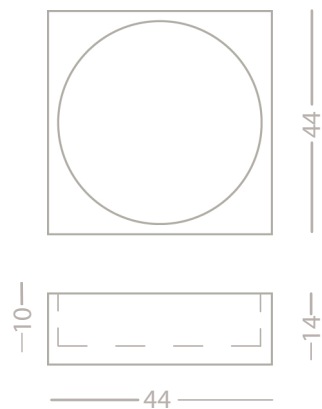

Lavabo realizzato in pietra lavorata al robot e rifinito a mano.
Washbasin made in Limestone robot manufacturing handmade finishing.

cod. L23 - bicolore

Materiali / Materials

Pietra / Limestone

Dimensioni / Dimensions

L 44 cm - H 14 cm - W 44 cm

Lavabo d'appoggio in pietra bianca e beige
topmount washbasin in white and yellow Limestone