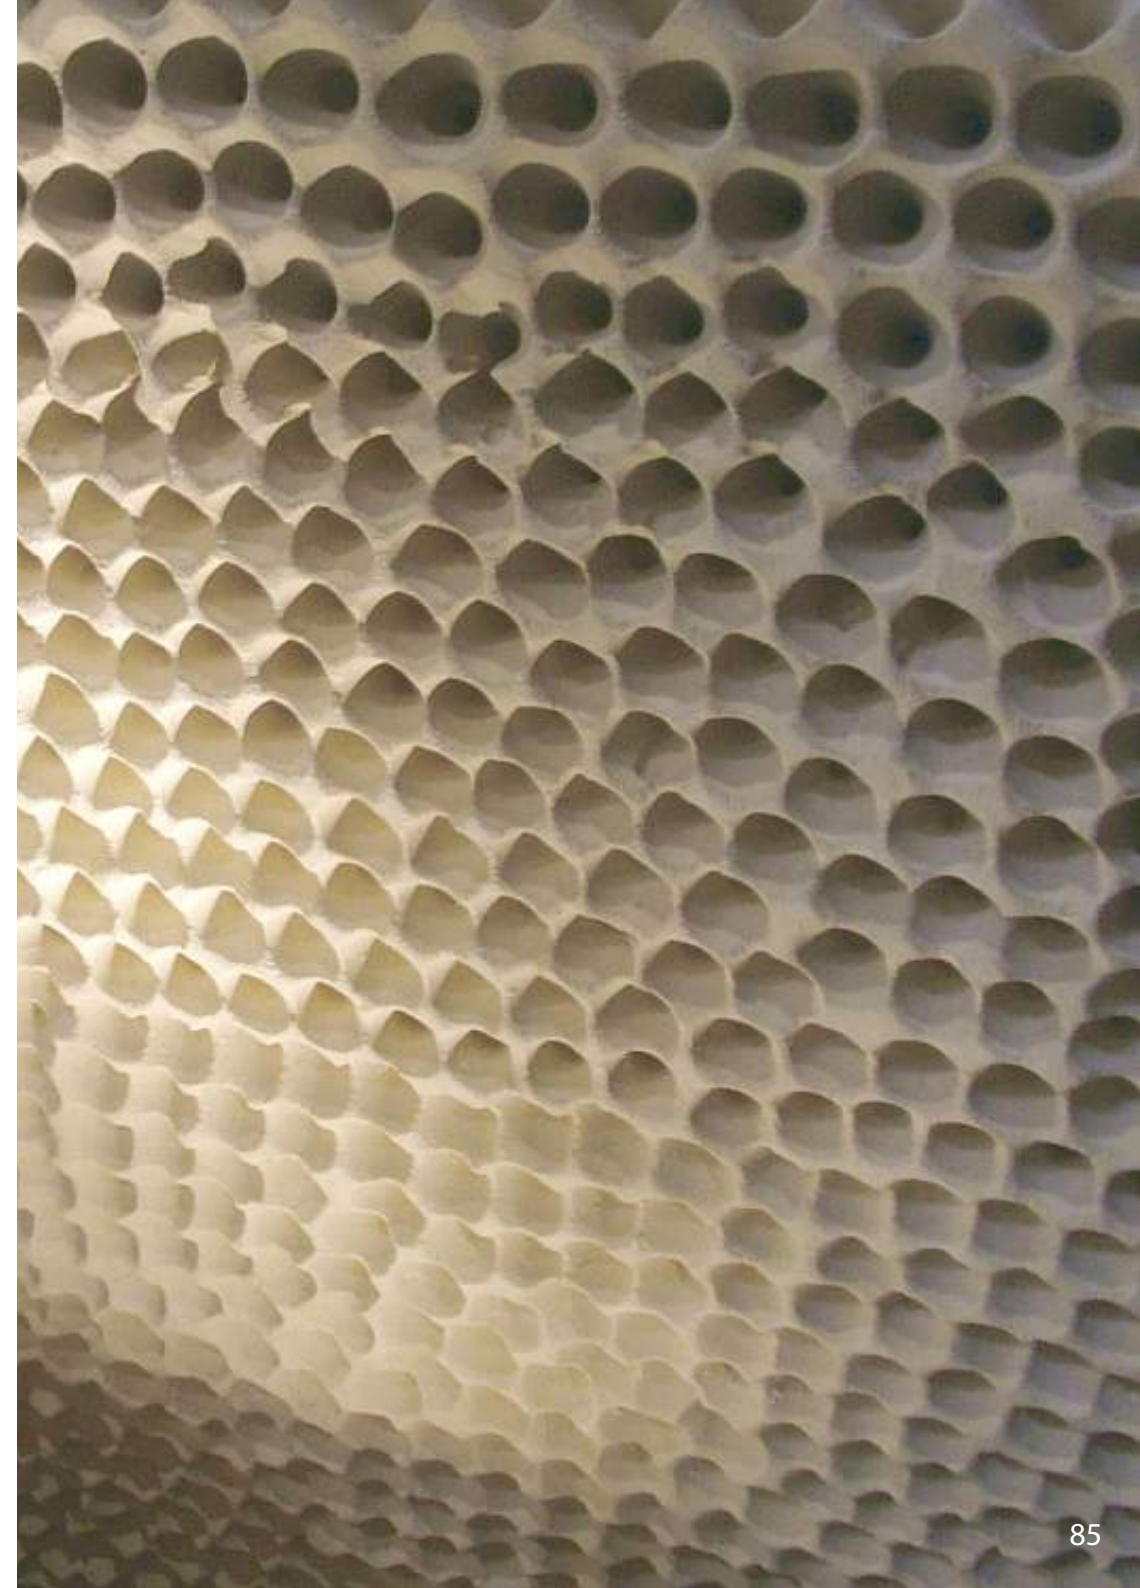

VULCA - design by Renzo Buttazzo

Rivestimento realizzato in pietra lavorata e rifinita a mano.
Covering made in Limestone handmade manufacturing and finishing.

Materiali / Materials

Pietra / Limestone

Bianca / White

Beige / Yellow

Grigia / Gray

Dimensioni / Dimensions

L 60 cm - H 60 cm - W 3 cm

60

3

60