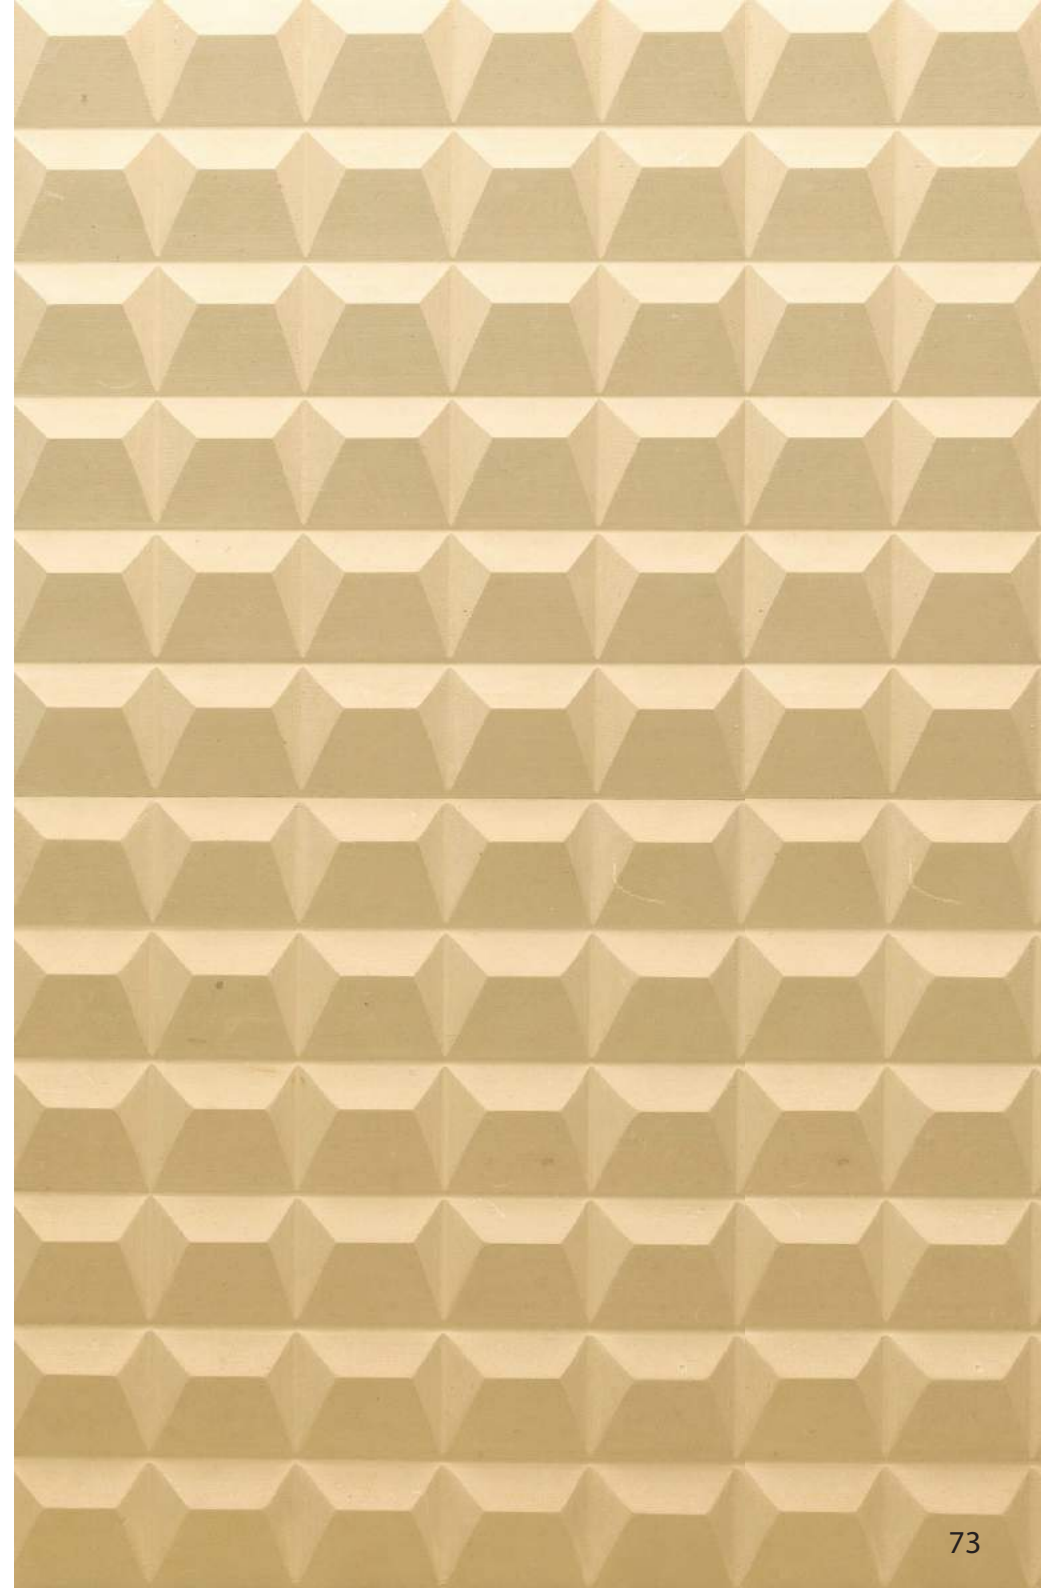

Diamante C - design by Luca Scacchetti

Rivestimento realizzato in pietra beige lavorata al robot e rifinito a mano.
Covering made in beige Limestone robot manufacturing handmade finishing.

Materiali / Materials

Pietra / Limestone

Dimensioni / Dimensions

L 60 cm - H 60 cm - W 5,5 cm