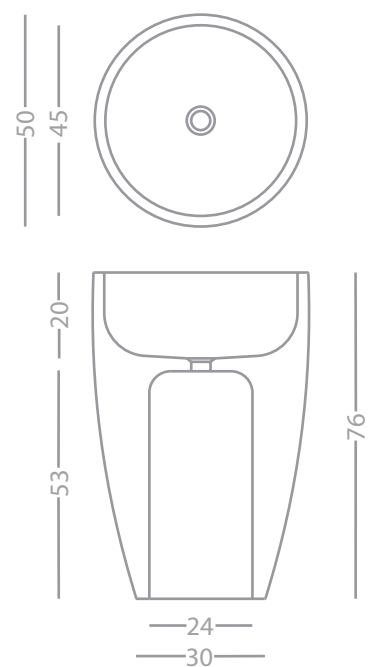

Materiali / Materials

Pietra / Limestone

Dimensioni / Dimensions

L 70 cm - H 18 cm - W 50 cm

Bianca / White

Beige / Yellow

Grigia / Gray

Piletta / drain cover

cod. L10

Materiali / Materials

Pietra / Limestone

Dimensioni / Dimensions

L 50 cm - H 20 cm - W 50 cm

Piletta / drain cover

Lavabo da terra in pietra beige / free-standing washbasin in yellow Limestone

design by Stefano Chiocchini

Lavabo realizzato in pietra lavorata al robot e rifinito a mano.
Washbasin made in Limestone robot manufacturing handmade finishing.

Materiali / Materials

Pietra / Limestone

Dimensioni / Dimensions

L 50 cm - H 76 cm - W 50 cm