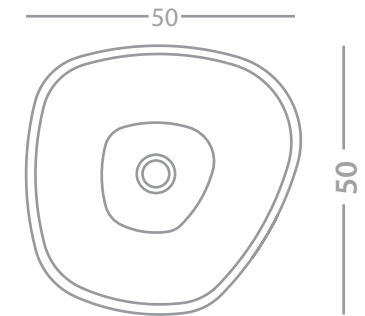

Materiali / Materials

Pietra / Limestone

Dimensioni / Dimensions

L 70 cm - H 18 cm - W 50 cm

Bianca / White

Beige / Yellow

Grigia / Gray

Piletta / drain cover

cod. L10

Materiali / Materials

Pietra / Limestone

Dimensioni / Dimensions

L 50 cm - H 20 cm - W 50 cm

Piletta / drain cover

Lavabo da terra in pietra beige / free-standing washbasin in yellow Limestone

design by Stefano Chiocchini