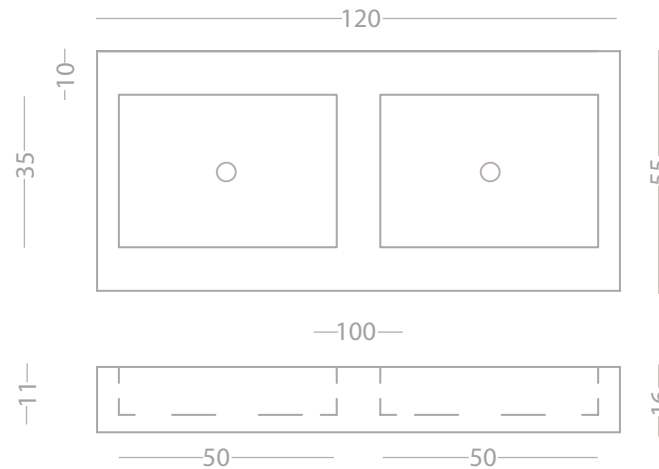

Materiali / Materials

Pietra / Limestone

Bianca / White

Beige / Yellow

Grigia / Gray

Dimensioni / Dimensions

L 120 cm - H 16 cm - W 55 cm

Piletta / drain cover