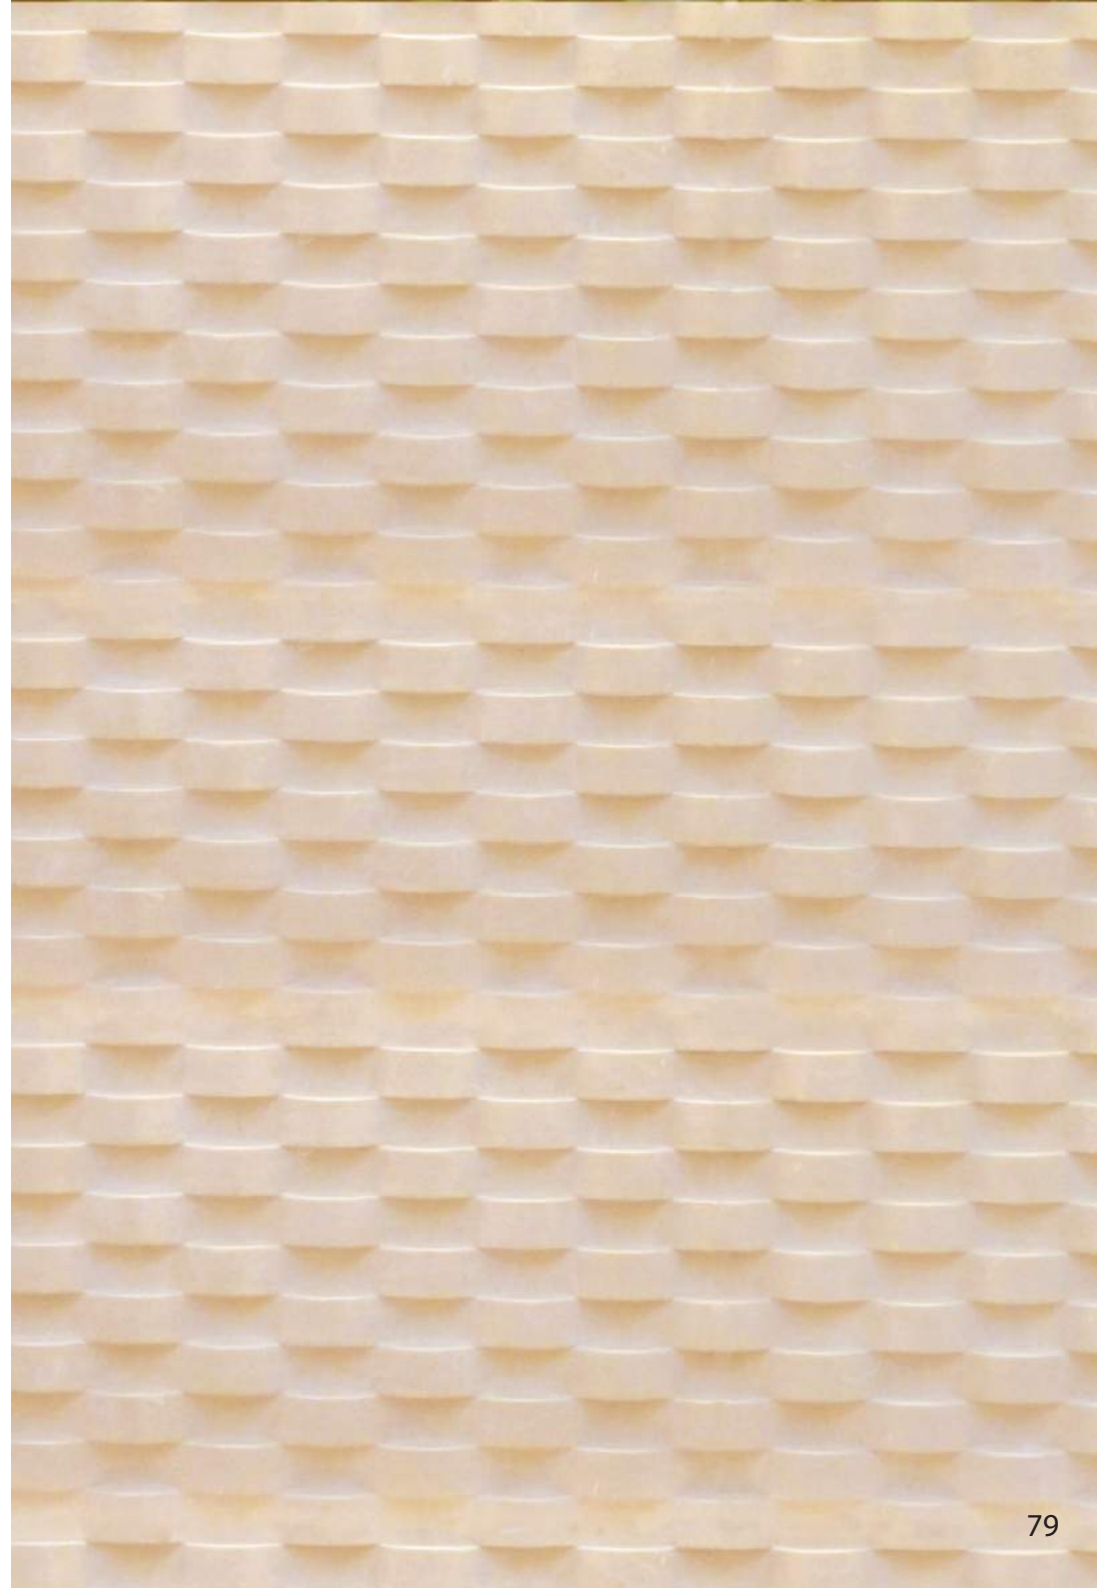

INTRECCIO - design by De-Signum Studio Lab

Rivestimento realizzato in pietra beige lavorata al robot e rifinito a mano.
Covering made in beige Limestone robot manufacturing handmade finishing.

Materiali / Materials

Pietra / Limestone

Bianca / White

Beige / Yellow

Grigia / Gray

Dimensioni / Dimensions

L 60 cm - H 60 cm - W 3 cm