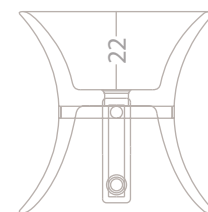

Materiali / Materials

Pietra / Limestone

Bianca / White

Beige / Yellow

Grigia / Gray

Dimensioni / Dimensions

L 48 cm - H 50 cm - W 48 cm

Piletta / drain cover

Materiali / Materials

Pietra / Limestone

Bianca / White

Beige / Yellow

Grigia / Gray

Dimensioni / Dimensions

L 50 cm - H 50 cm - W 50 cm

Piletta / drain cover