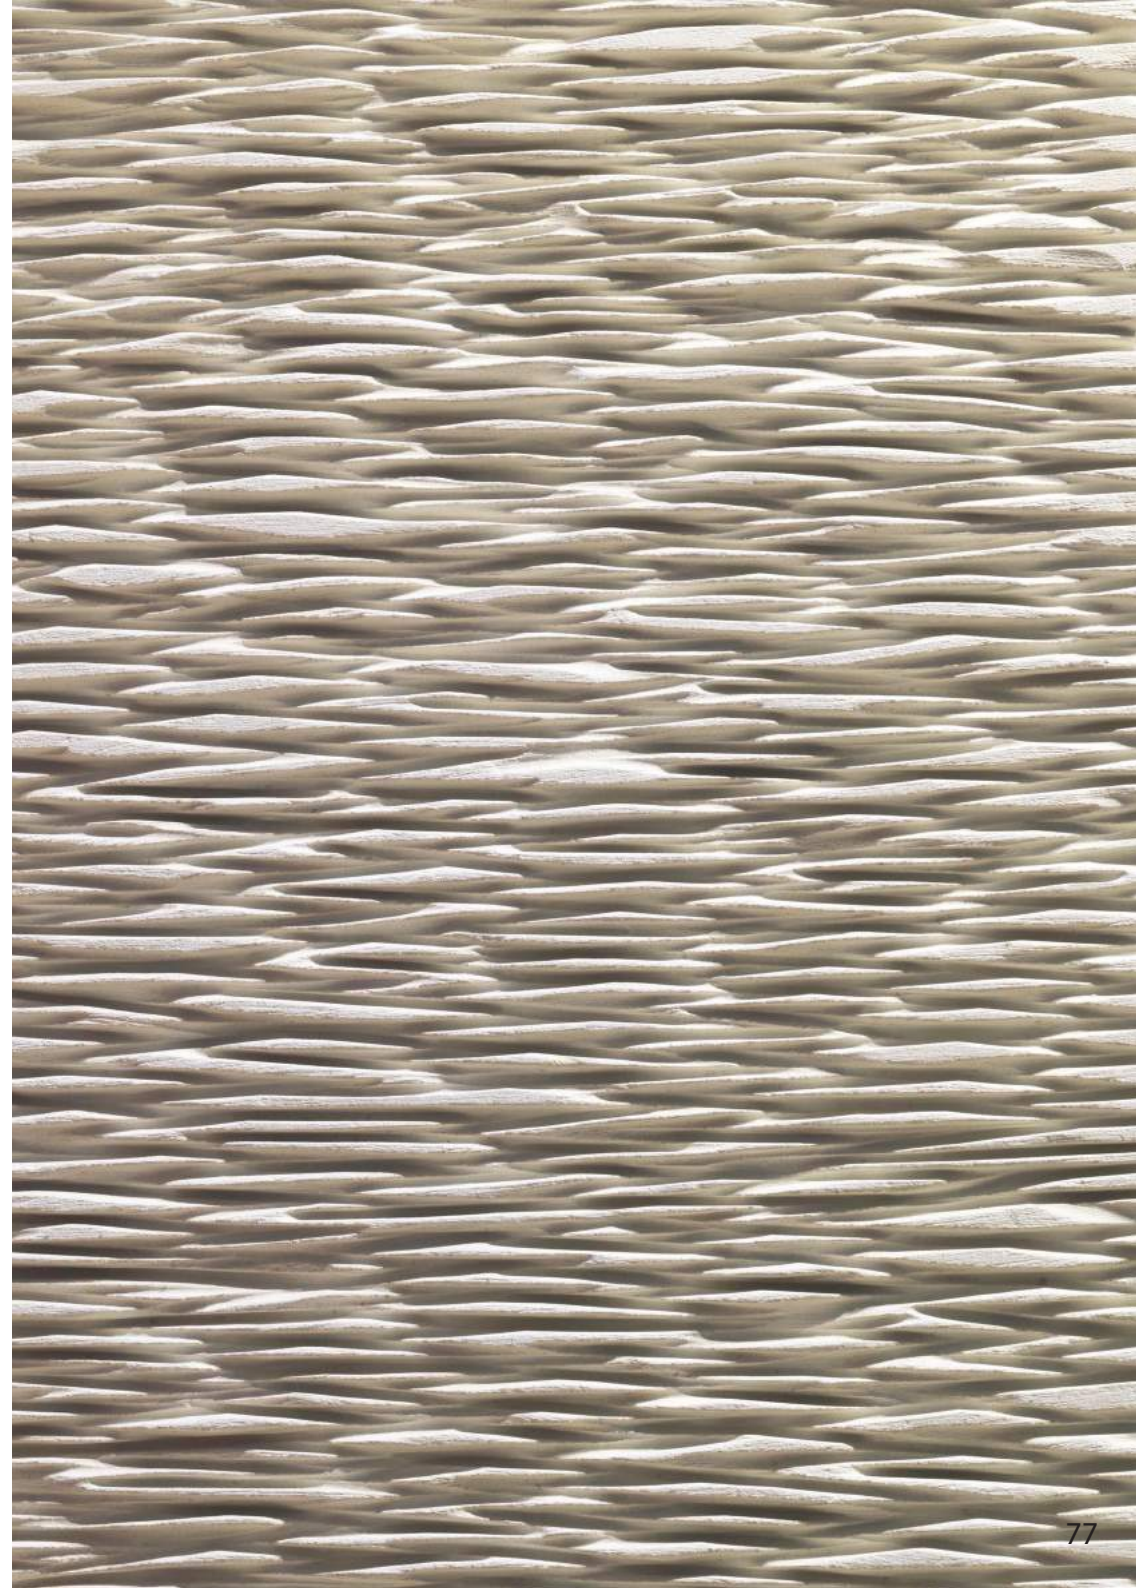

EOLO - design by Renzo Buttazzo

Rivestimento realizzato in pietra lavorata e rifinita a mano.
Covering made in Limestone handmade manufacturing and finishing.

Materiali / Materials

Pietra / Limestone

- Bianca / White
- Beige / Yellow
- Grigia / Gray

Dimensioni / Dimensions

L 60 cm - H 60 cm - W 3 cm