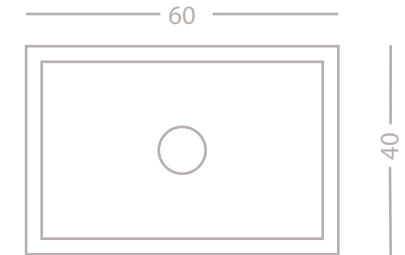

Materiali / Materials

Pietra / Limestone

Bianca / White

Beige / Yellow

Grigia / Gray

Dimensioni / Dimensions

L 60 cm - H 15 cm - W 40 cm

Piletta / drain cover