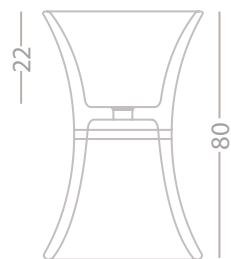

Dimensioni / Dimensions

L 50 cm - H 80 cm - W 50 cm