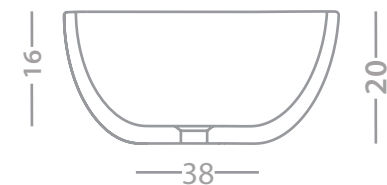

Materiali / Materials

Pietra / Limestone

Dimensioni / Dimensions

L 70 cm - H 18 cm - W 50 cm

Bianca / White

Beige / Yellow

Grigia / Gray

Piletta / drain cover

cod. L10

Materiali / Materials

Pietra / Limestone

Dimensioni / Dimensions

L 50 cm - H 20 cm - W 50 cm

Piletta / drain cover

Lavabo da terra in pietra beige / free-standing washbasin in yellow Limestone

design by Stefano Chiocchini

Lavabo realizzato in pietra lavorata al robot e rifinito a mano.
Washbasin made in Limestone robot manufacturing handmade finishing.

Materiali / Materials

Pietra / Limestone

Dimensioni / Dimensions

L 50 cm - H 76 cm - W 50 cm