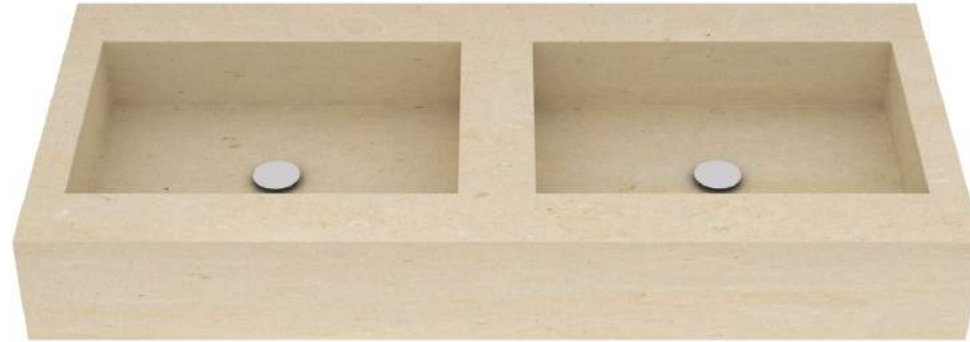

cod. L1

Lavabo realizzato in pietra beige lavorata al robot e rifinito a mano.
Washbasin made in Limestone robot manufacturing handmade finishing.

Materiali / Materials

Pietra / Limestone

Dimensioni / Dimensions

L 140 cm - H 16 cm - W 55 cm

-  Bianca / White
-  Beige / Yellow
-  Grigia / Gray

cod. L2

Lavabo realizzato in pietra beige lavorata al robot e rifinito a mano.

Washbasin made in Limestone robot manufacturing handmade finishing.

Materiali / Materials

Pietra / Limestone

Bianca / White

Beige / Yellow

Grigia / Gray

Dimensioni / Dimensions

L 120 cm - H 16 cm - W 55 cm

Piletta / drain cover