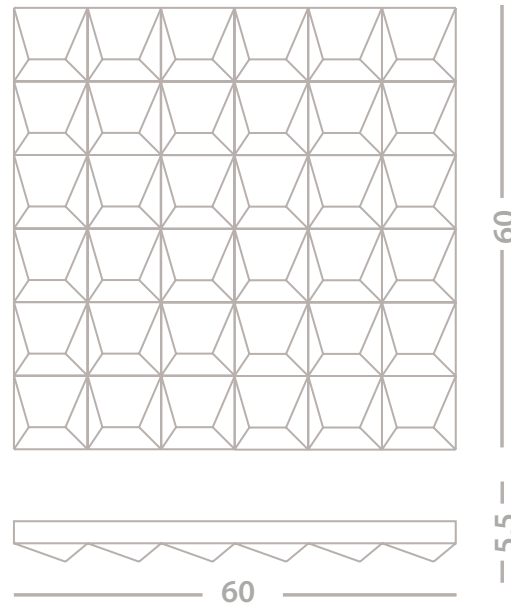

Diamante C - design by Luca Scacchetti

Rivestimento realizzato in pietra beige lavorata al robot e rifinito a mano.
Covering made in beige Limestone robot manufacturing handmade finishing.

Materiali / Materials

Pietra / Limestone

Dimensioni / Dimensions

L 60 cm - H 60 cm - W 5,5 cm