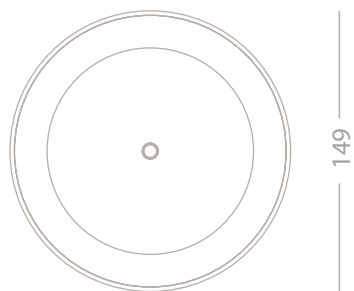

Vasca realizzata in pietra lavorata al robot e rifinita a mano.
Bath made in Limestone robot manufacturing handmade finishing.

Materiali / Materials

Pietra / Limestone

Bianca / White

Beige / Yellow

Grigia / Gray

Dimensioni / Dimensions

L 149 cm - H 57 cm - W 149 cm