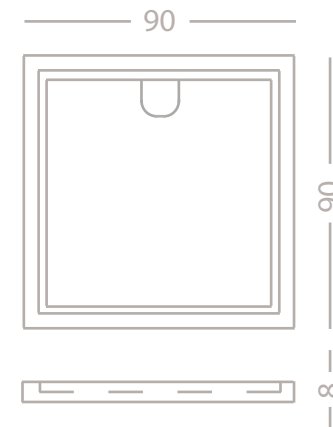

Dimensioni / Dimensions

L 90 cm - H 8 cm - W 90 cm