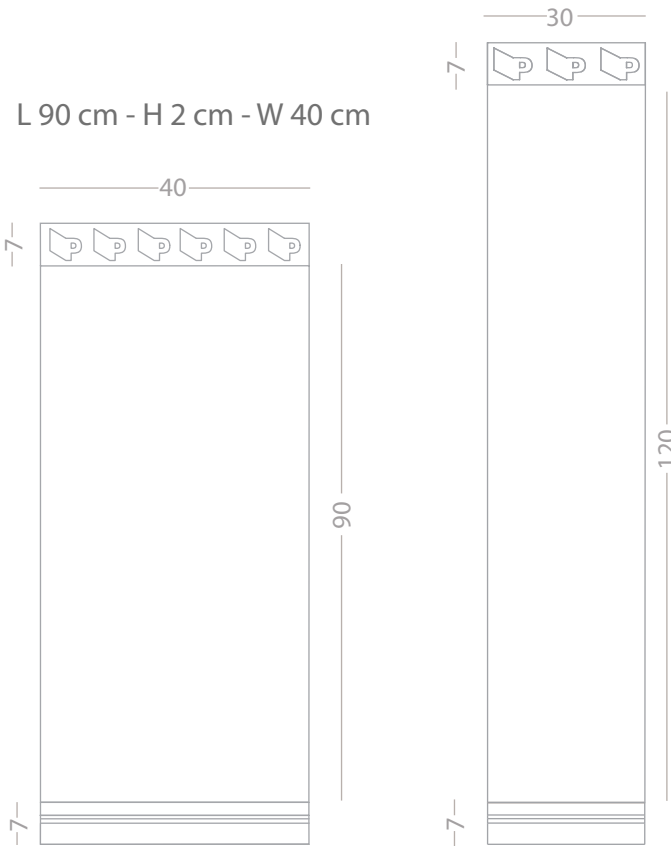

Rivestimento realizzato in pietra beige lavorata al robot e rifinito a mano.
Covering made in beige Limestone robot manufacturing handmade finishing.

Materiali / Materials

Dimensioni / Dimensions

Pietra / Limestone

L 120 cm - H 2 cm - W 30 cm

Bianca / White

Beige / Yellow

Grigia / Gray