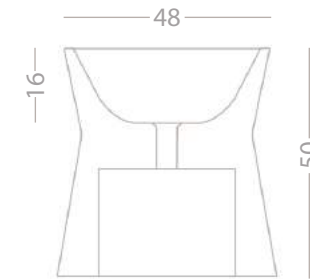

Materiali / Materials

Pietra / Limestone

Bianca / White

Beige / Yellow

Grigia / Gray

Dimensioni / Dimensions

L 48 cm - H 50 cm - W 48 cm

Piletta / drain cover