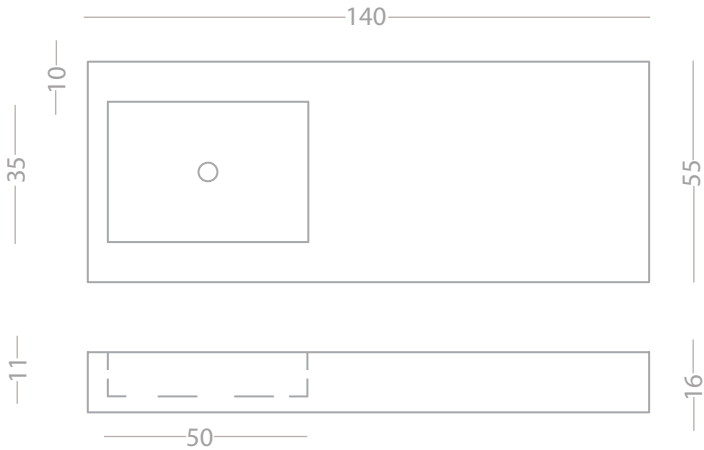

L 140 cm - H 16 cm - W 55 cm

-  Bianca / White
-  Beige / Yellow
-  Grigia / Gray

cod. L2

Lavabo realizzato in pietra beige lavorata al robot e rifinito a mano.

Washbasin made in Limestone robot manufacturing handmade finishing.