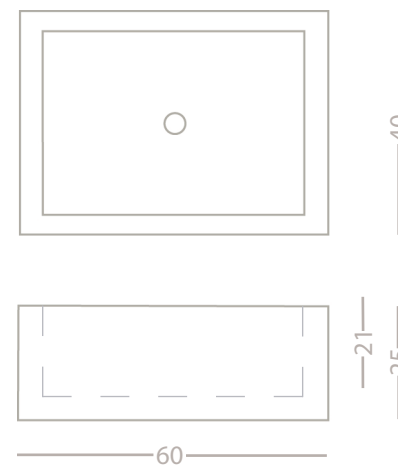

Materiali / Materials

Pietra / Limestone

Bianca / White

Beige / Yellow

Grigia / Gray

Dimensioni / Dimensions

L 60 cm - H 25 cm - W 40 cm

Piletta / drain cover